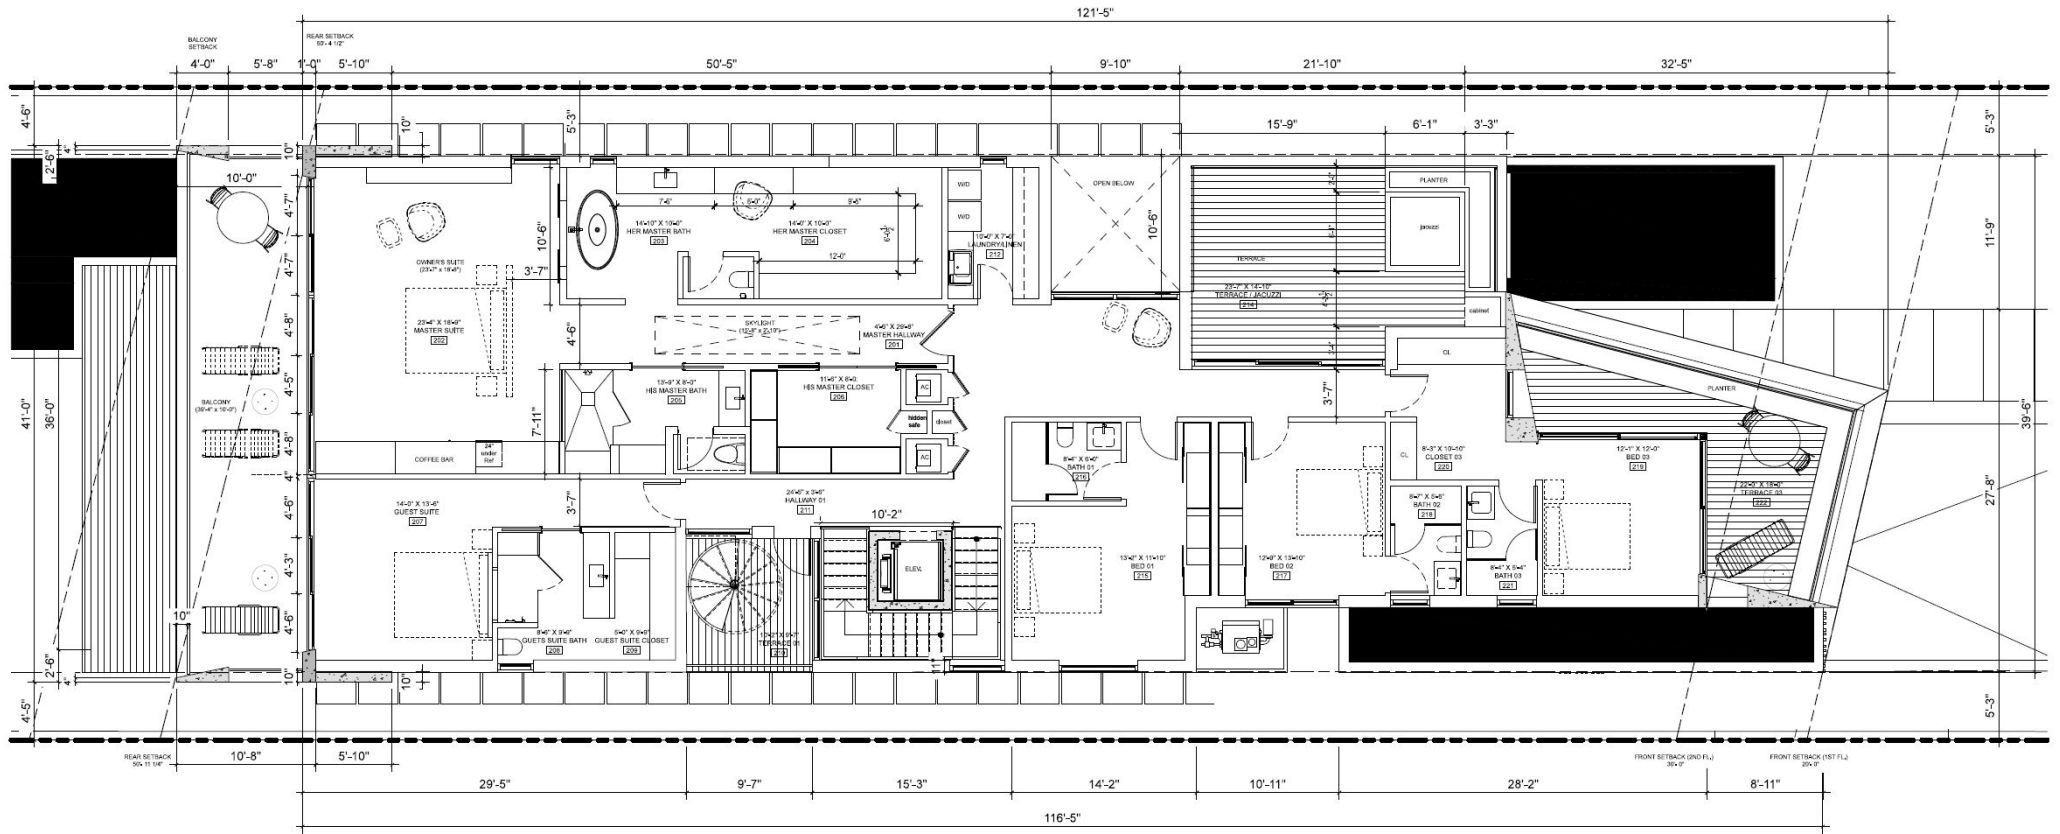

## TABLE OF CONTENTS

FLOOR PLAN LEVEL 1	3
ENTRY WAY	4
WELLNESS AREA: GYM	5
WELLNESS AREA: STEAM & COLD PLUNGE POOL	6
LIBRARY & CINEMA	7
STAIR CASE & ELEVATOR	9
FORMAL DINING ROOM	10
BAR & INFORMAL DINING	11
CHEF'S KITCHEN	13
FORMAL LIVING ROOM	14
SEATING AREA	15
FLOOR PLAN LEVEL 2	16
MASTER BROOM	17
HER MASTER BATHROOM	18
HER MASTER CLOSET	19
HIS MASTER BATHROOM	20
HIS MASTER CLOSET	21
SUITE 2	22
BEDROOM 3	24
BEDROOM 4	26
BEDROOM 5	28
OUTDOOR SPA	30
FRONT YARD	31
BACK YARD	32

# CHEF'S KITCHEN

9064 BAY DRIVE

FORMAL LIVING ROOM  
9064 BAY DRIVE

SEATING AREA  
9064 BAY DRIVE

SECOND FLOOR

MOLORI DESIGN 01

MASTER BEDROOM  
9064 BAY DRIVE

HER MASTER BATHROOM  
9064 BAY DRIVE