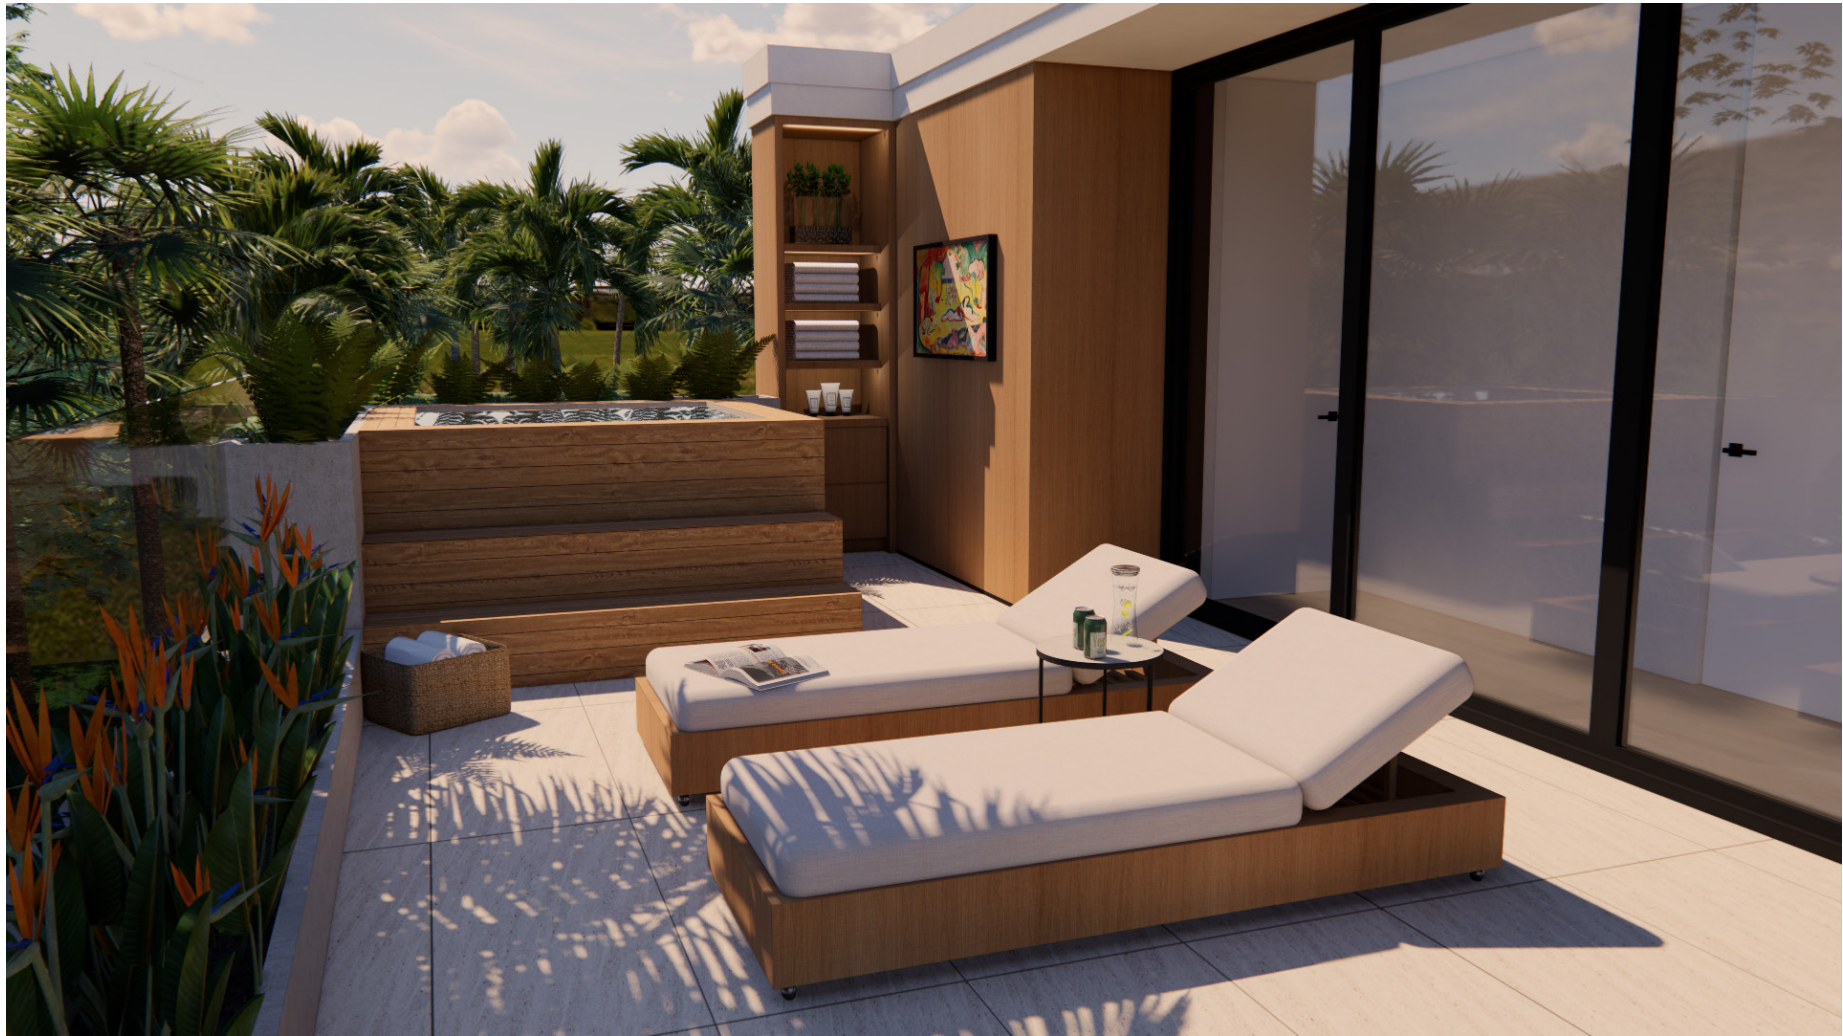

OUTDOOR SPA
9064 BAY DRIVE